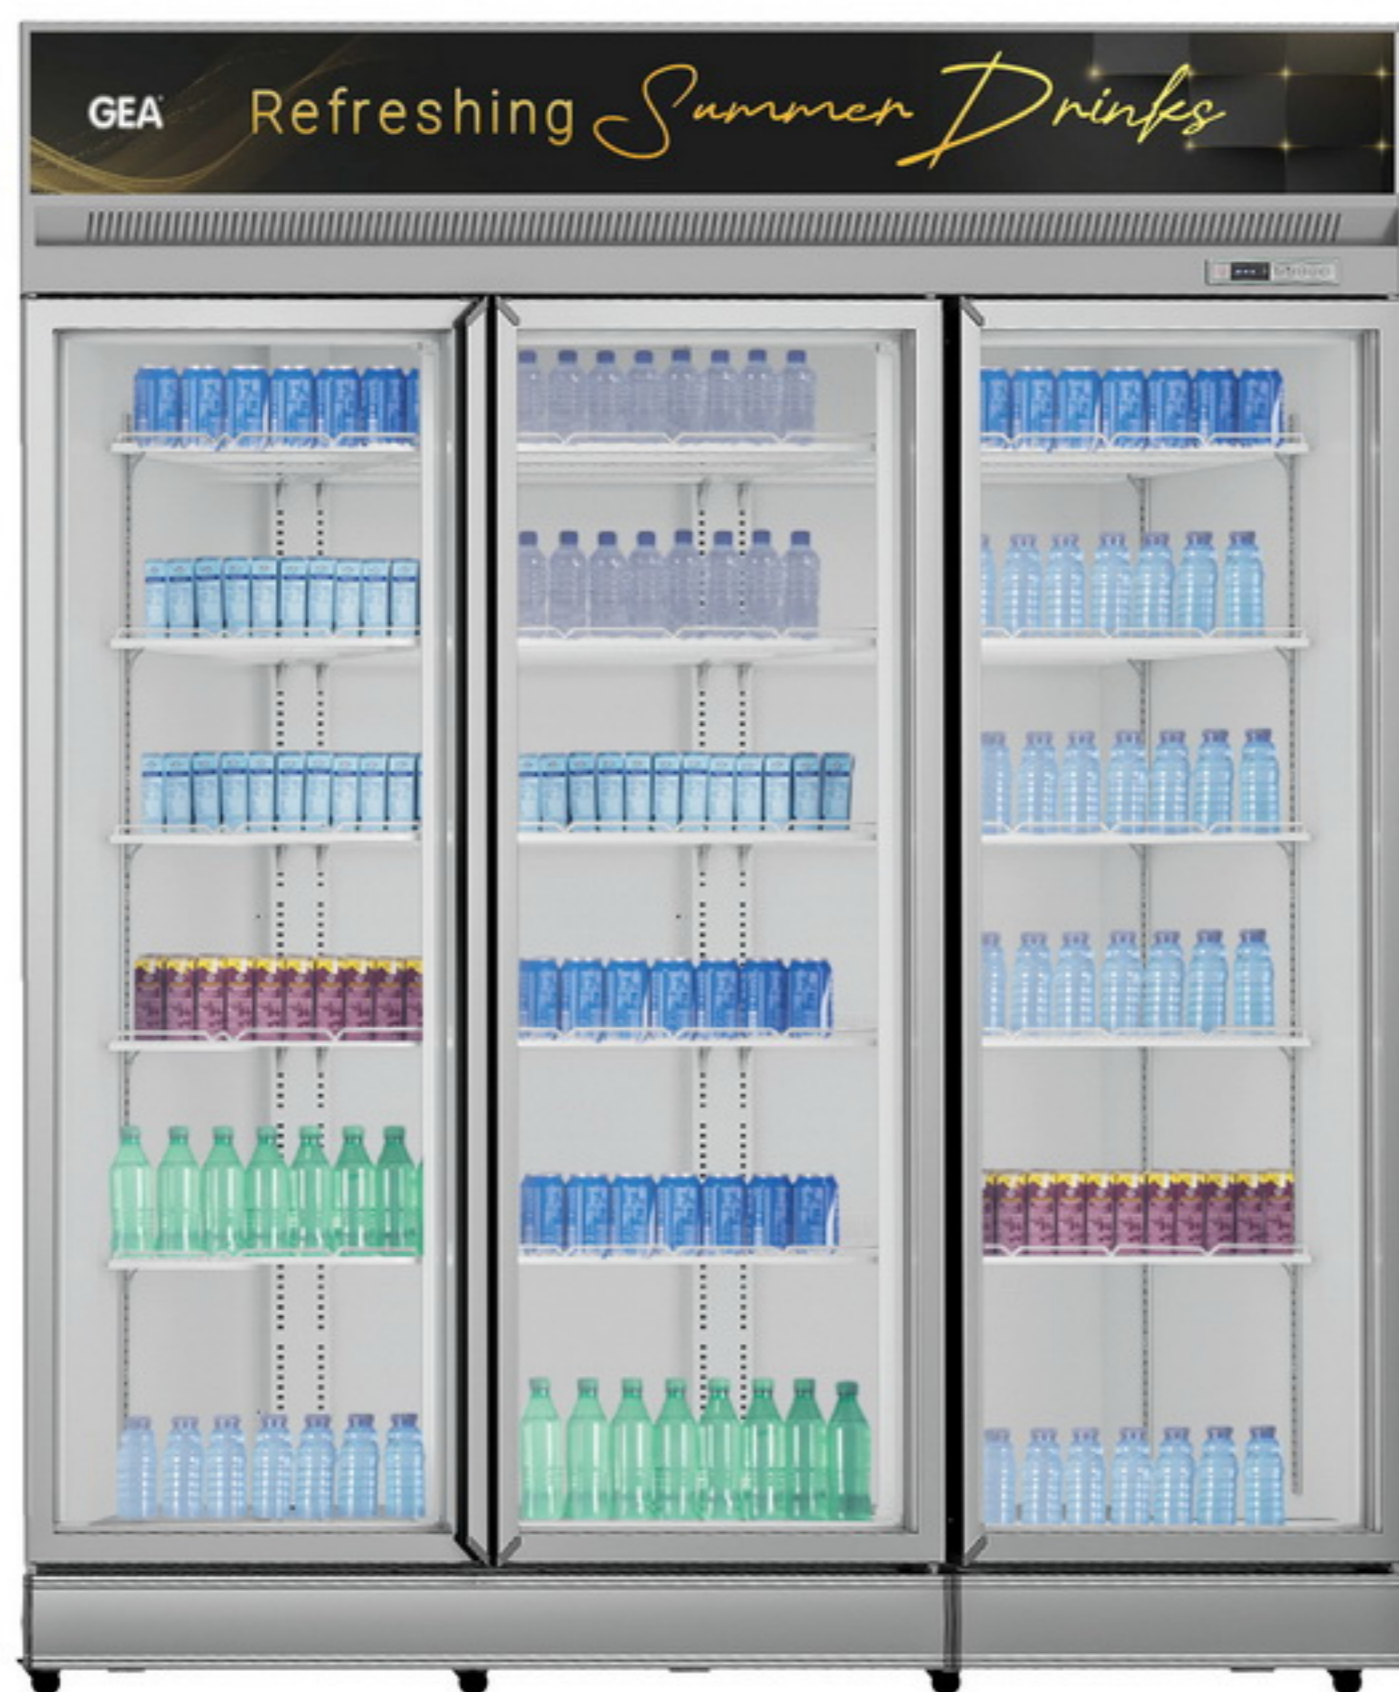

EXPO-1900 IC
Low-E Glass

Features

- Digital thermostat
- 2 layers hollow glass door with one tempered in Low-e coating
- Fan cooling system
- Evap & condensor fan
- 3 vertical LED + canopy light
- Self closing door & lock
- Castor 8 pcs, 4 w/ brake
- Aluminium door frame
- Temp. +2~+8°C