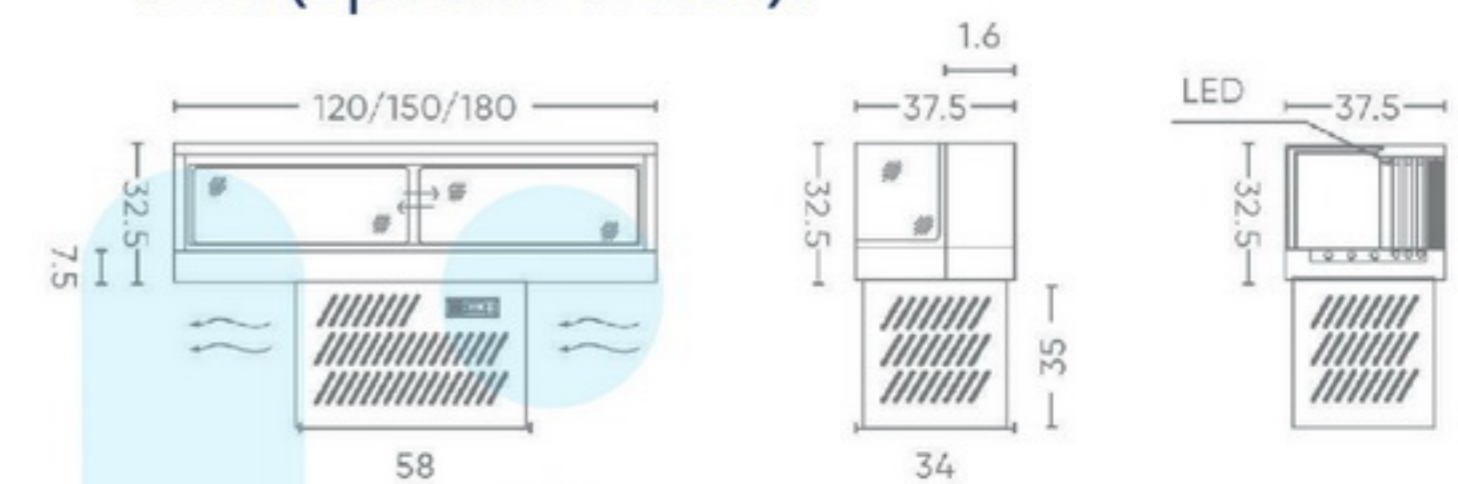

TYPE	DIMENSION (cm)			VOLUME	WATT (220V/1P)	TEMP. (°C)	REFRIG.	NW / GW (kg)
	L	W	H					
RTS-43L	113,1	45	33	4 x 1/3GN	160 W	+2 ~ +8	R134a	33 / 38
RTS-63L	130,7	45	33	5 x 1/3GN	160 W	+2 ~ +8	R134a	36 / 41
RTS-103L	175,4	45	33	5 x 1/2GN	160 W	+2 ~ +8	R134a	44 / 49
SUSHI-R120-S	120	37,5	67,5	100 L	415	+2 ~ +8	R134a	72 / 92
SUSHI-R150-S	150	37,5	67,5	135 L	430	+2 ~ +8	R134a	82 / 107
SUSHI-R180-S	180	37,5	67,5	162 L	445	+2 ~ +8	R134a	92 / 122