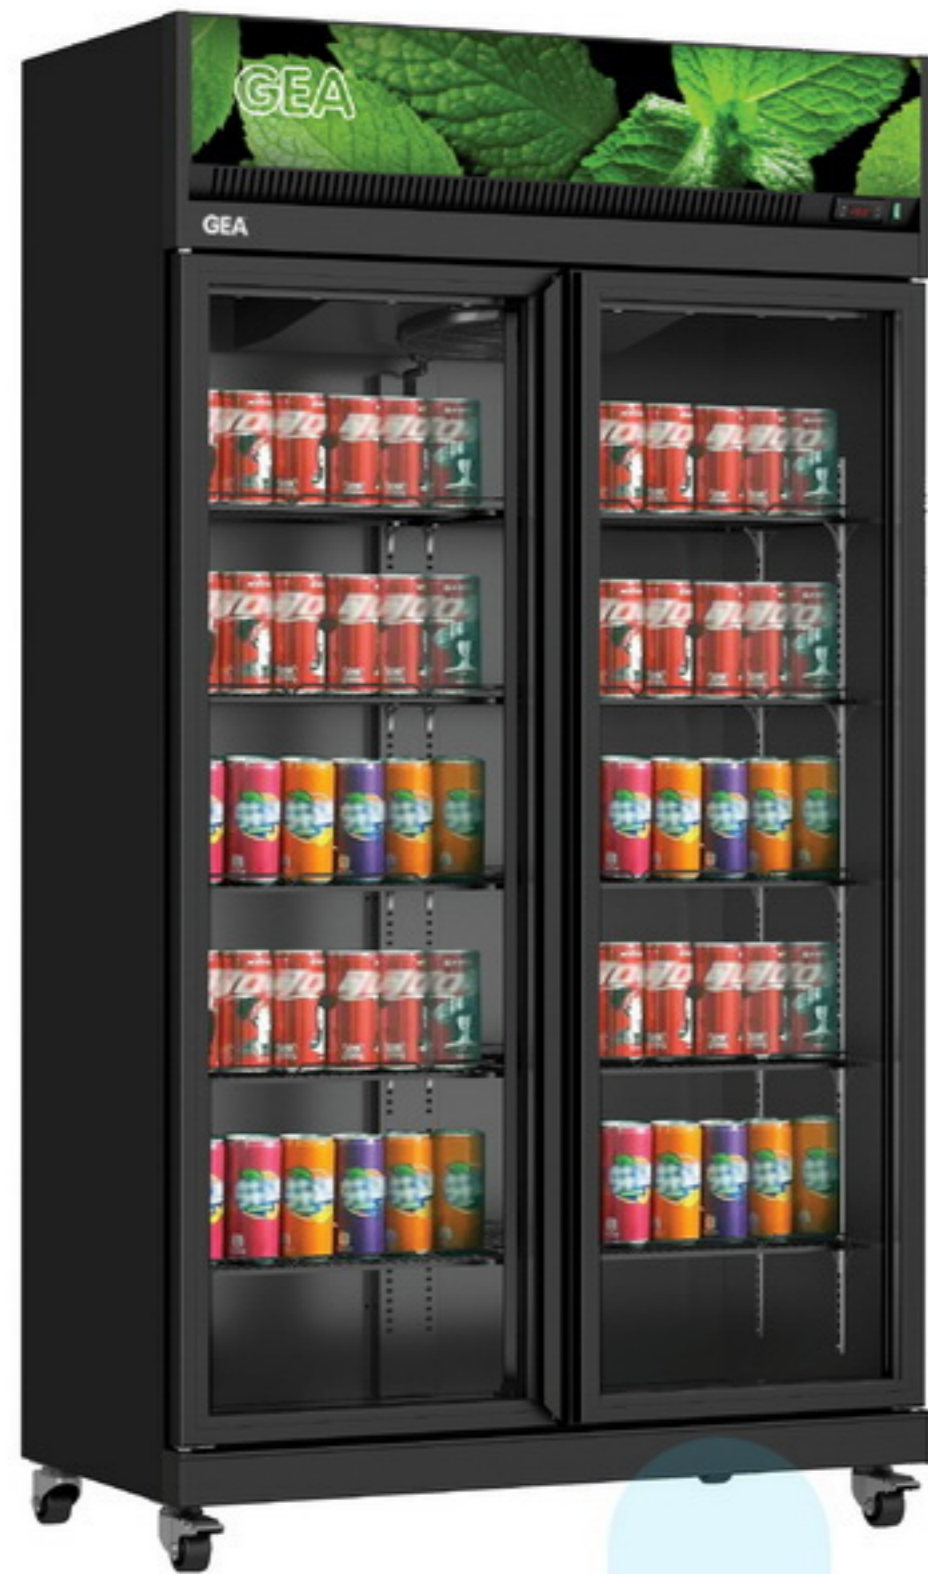

Display Cooler

GEA

bali
coolers

www.balicoolers.com

EXPO-770 IC Black

EXPO-1180 IC Black

Features

- Digital thermostat
- Internal LED light
- 2 layers hollow glass door with 1 Low-E
- Fan cooling system
- Interior-exterior black body painted steel
- Compressor : Donper
- Door handle : full length plastic
- Adjustable shelf
- Plastic door frame
- Canopy : flat metal
- Lock, castor wheel with break
- Temperature : +2 ~ +8°C