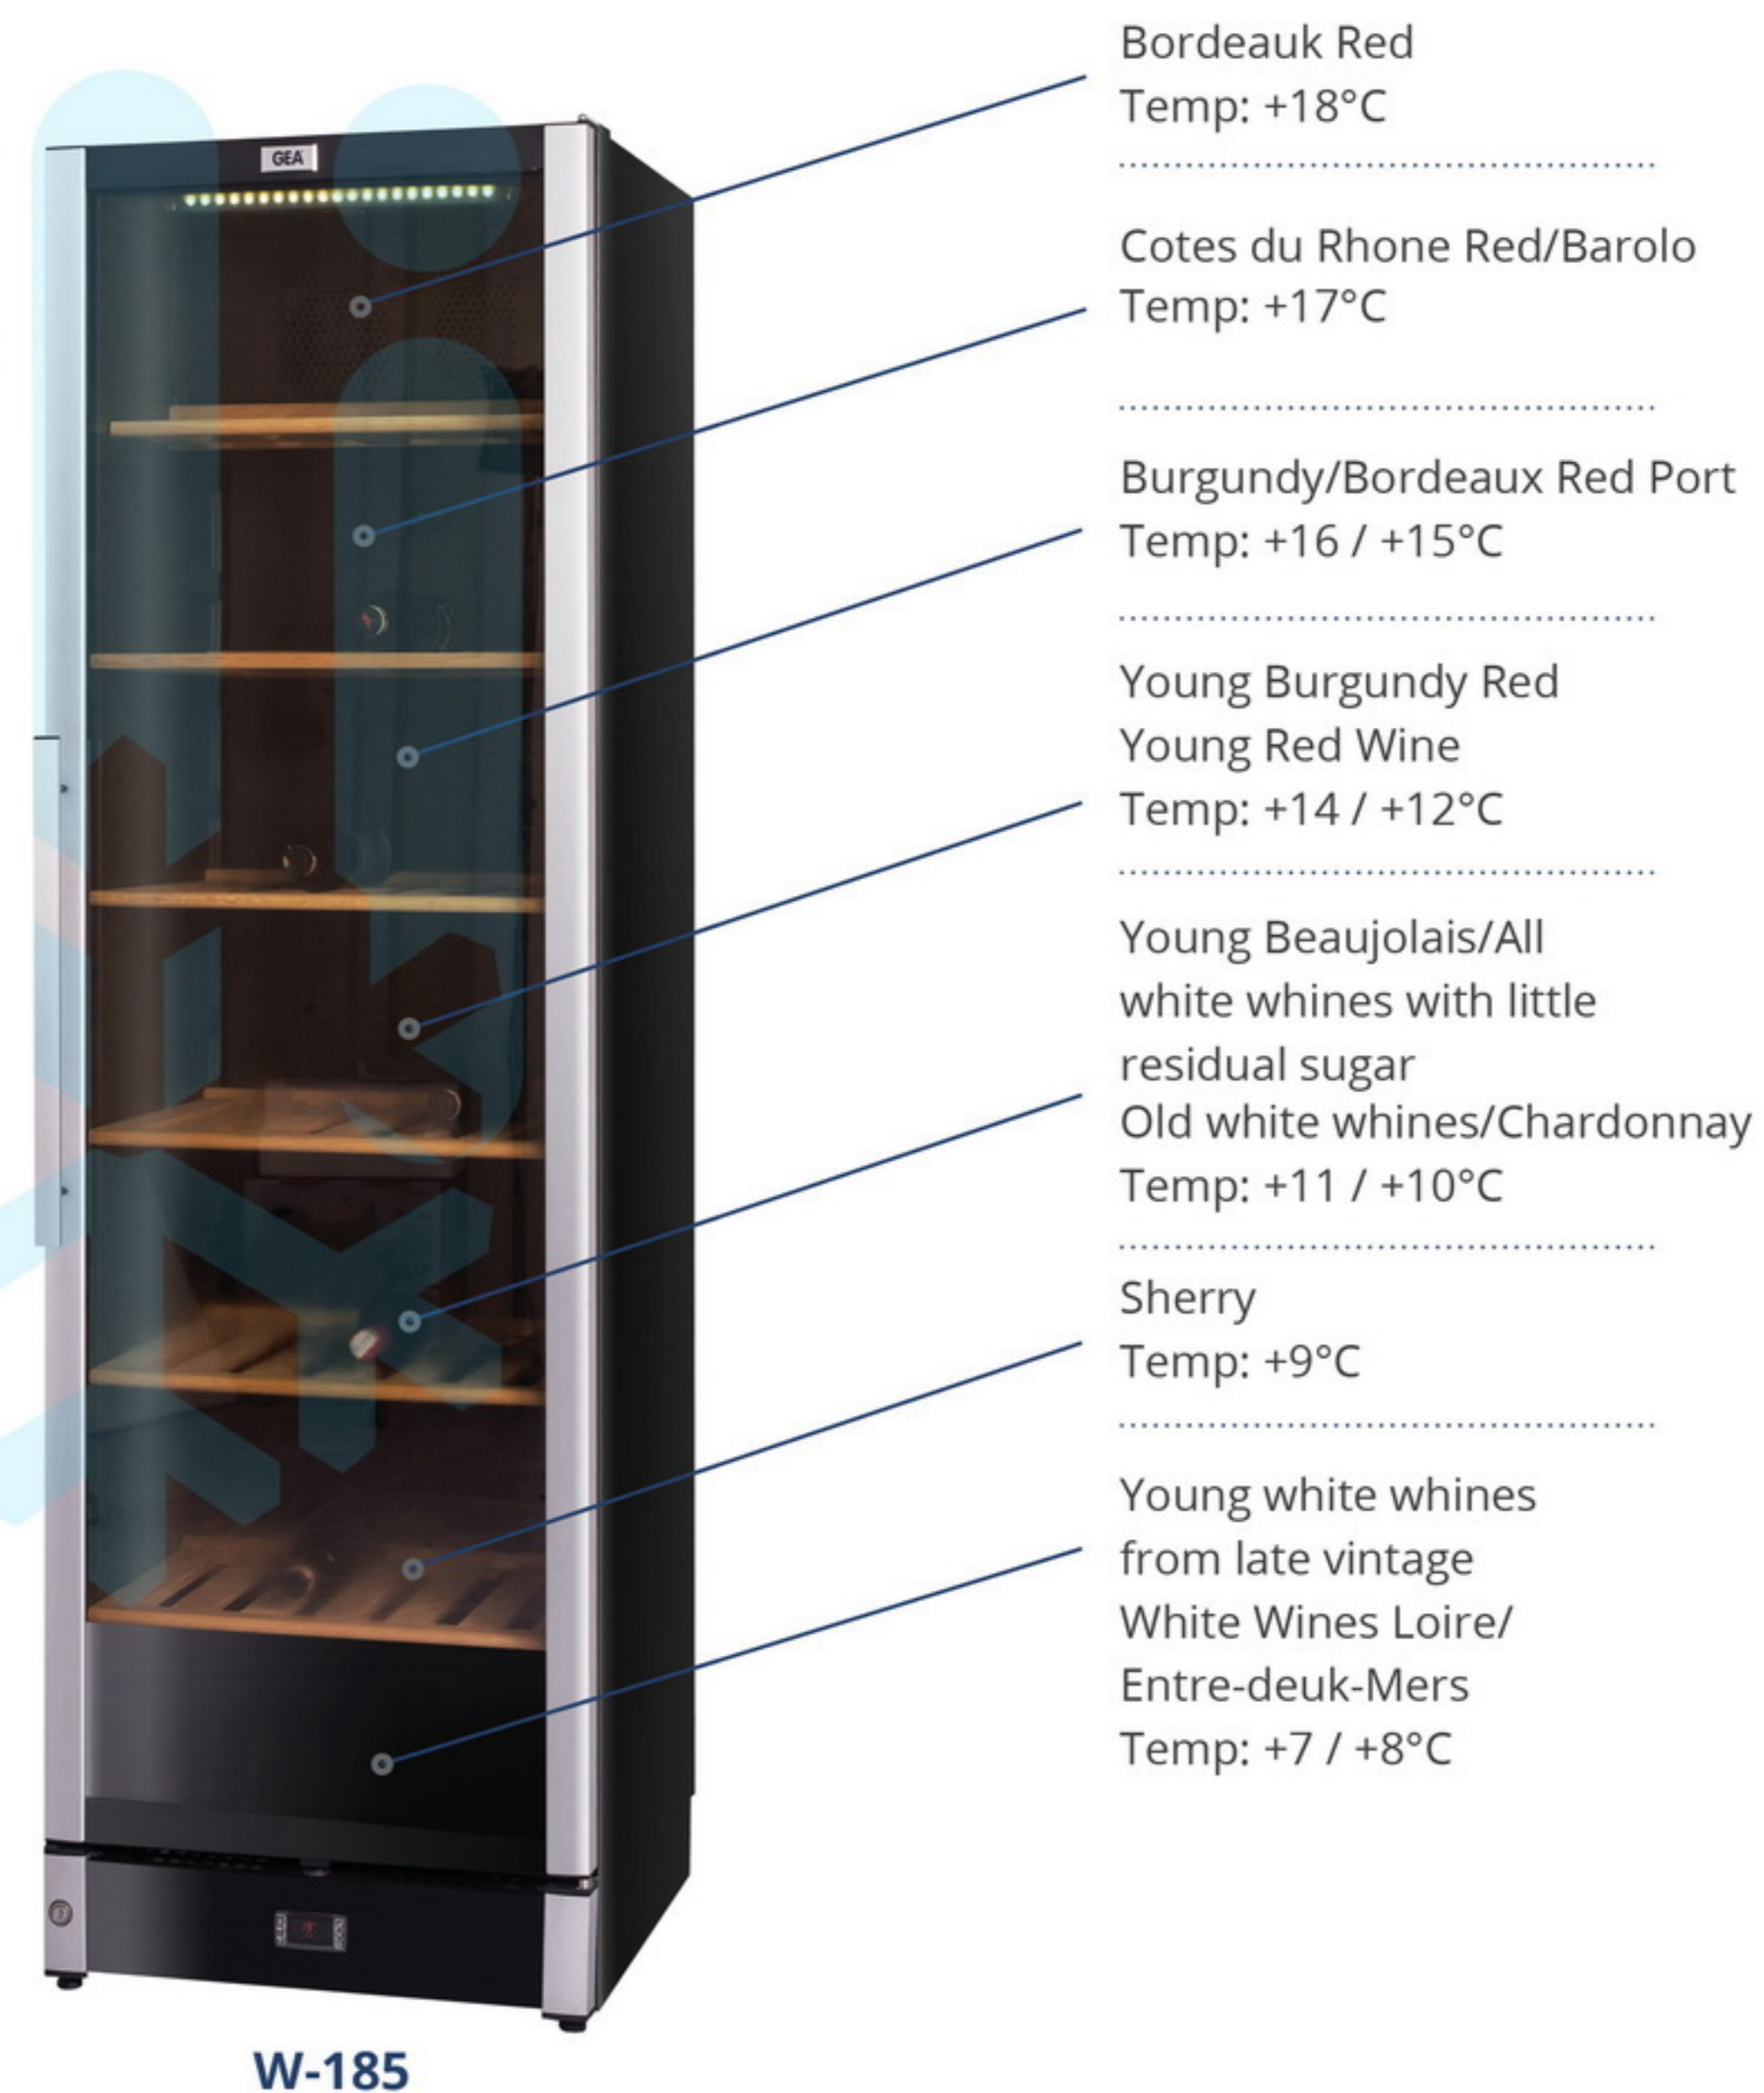

Wine Cooler

MULTI ZONE TEMPERATURE

Features

- Ideal for long term storage
- Black lacquered steel
- Tinted glass door with UV -filter
- Lockable door
- 6x height adjustable wooden shelves
- Interior light
- Carbonfilter
- Frost protection with built-in heater
- Reversible door
- Adjustable feet
- Dual temperature zones
- Easy-to-adjust thermostat
- Digital temperature display
- Fan assisted cooling
- Low or high temperature alarm
- Low vibration compressor

DIMENSION (L x W x H) (cm)	59,5 x 59,5 x 185
VOLUME (l)	365
CAPACITY (bottles)	113
WATT (220V/1P)	170
WOODEN SHELF (pcs)	6
CHARCOAL FILTER	YES
REFRIGERANT	R600a
WEIGHT	70

Sub Zero -6°C

Kabinet display dengan fitur thermostat digital yang dirancang khusus untuk mendinginkan minuman bersoda dan beralkohol, dengan temperatur -2~-6°C yang menghasilkan frost beverage saat produk dituangkan ke dalam gelas.

Display Cooler with LCD 49"

USS-691DTKL-LCD

Features

- Interior LED light
- Aluminium door frame
- Adjustable shelf
- Lighted canopy
- Auto-close door
- Mini active speaker
- Remote control
- Adjustable feet
- Castor stopper
- Auto-switch fan
- MP4 audio-video file format
- 49" LCD display
- Digital thermostat
- Anti-dew system
- 2 layers glass door
- USB + MMC input device