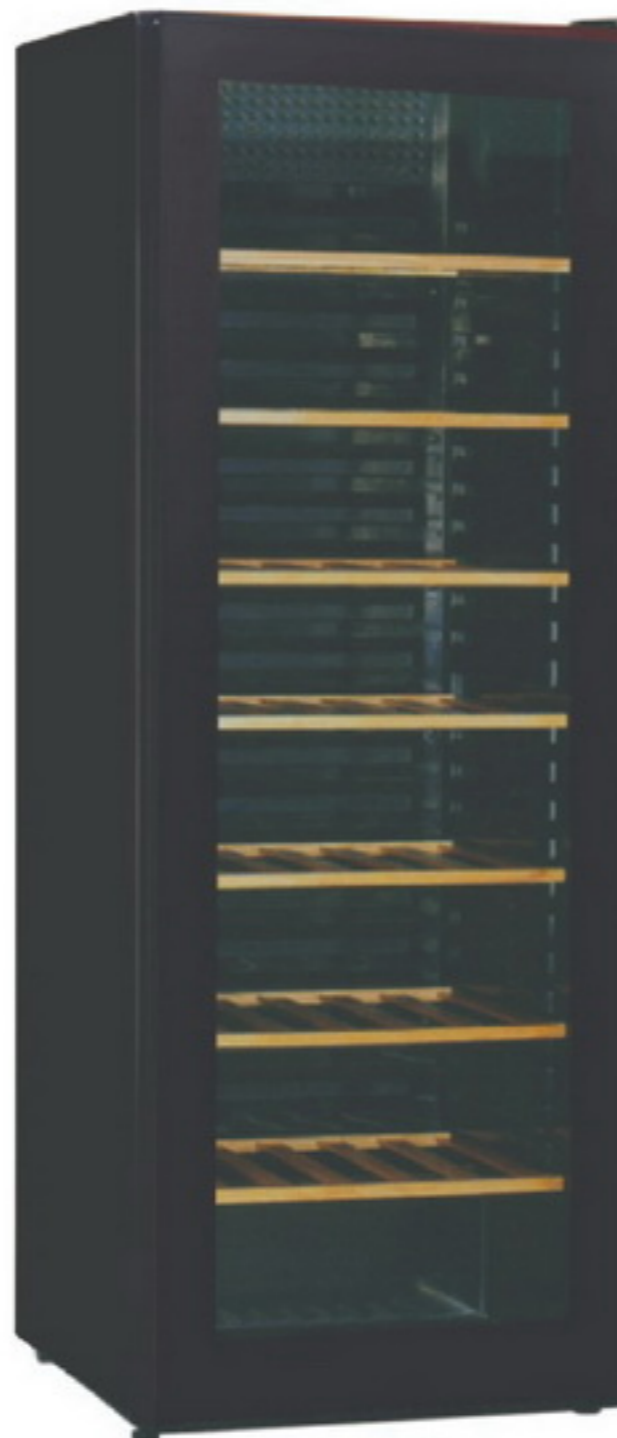

Features

- Black stainless steel
- 3 sides glass
- S/S Shelves
- LED light

RWC-01
DIGITAL TEMP.DISPLAY

Features

- LED light
- Digital thermostat
- Adjustable feet

XW-400FD
DIGITAL TEMP.DISPLAY

Features

- Curved glass door
- Internal LED light on side
- Digital temperature controller & display
- Cooling system on top
- Wine shelf
- 4 sides triple glass
- 4 castors, 2 with brake
- Ventilated cooling system
- Automatic defrost

Wine Cooler

MULTI ZONE TEMPERATURE

Features

- Ideal for long term storage
- Black lacquered steel
- Tinted glass door with UV -filter
- Lockable door
- 6x height adjustable wooden shelves
- Interior light
- Carbonfilter
- Frost protection with built-in heater
- Reversible door
- Adjustable feet
- Dual temperature zones
- Easy-to-adjust thermostat
- Digital temperature display
- Fan assisted cooling
- Low or high temperature alarm
- Low vibration compressor