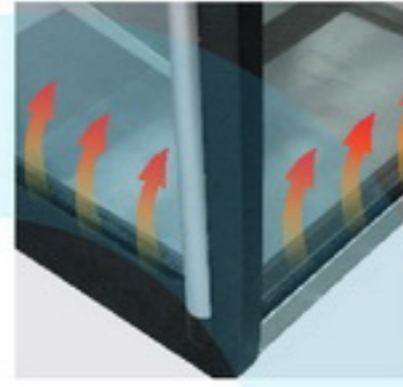

Counter Top Cake Showcase

www.balicoolers.com

RTW-129L

Features

- LED light
- Digital thermostat
- Sliding back door
- Anti condensation air blow system
- Double tempered glass

RTW-100L-3

Features

- LED light
- Digital thermostat
- Adjustable chrome plated shelves
- 4 sides double glass
- Sliding back doors
- Maintenance free condenser
- Fan cooling system
- Automatic defrost