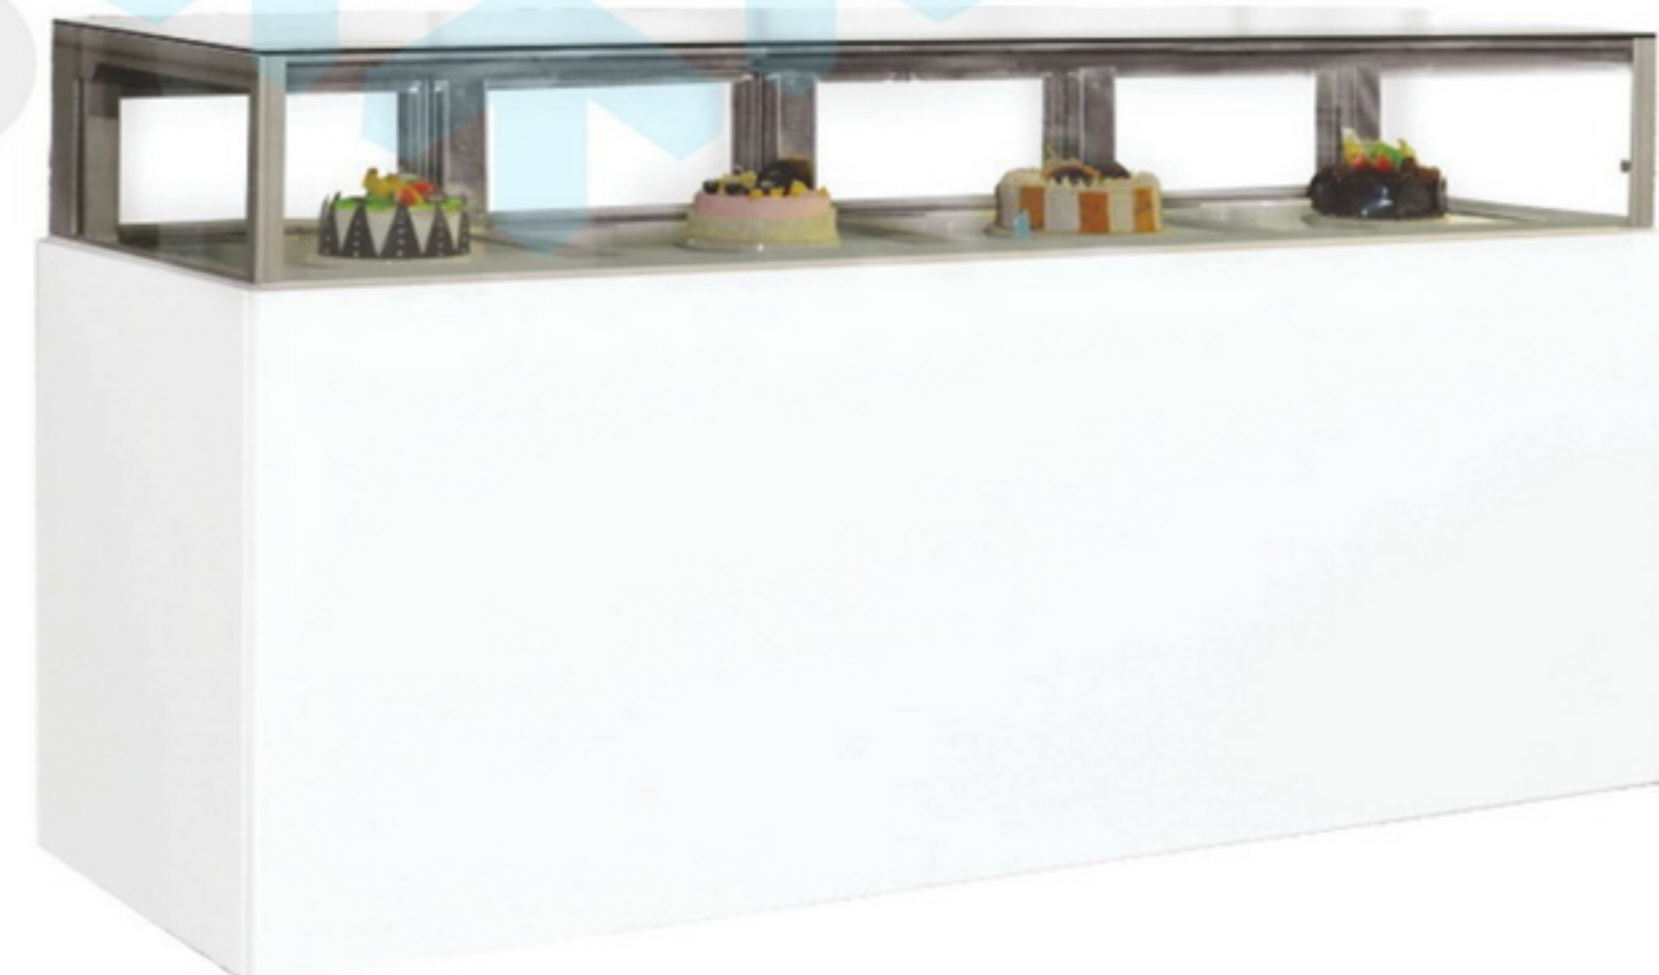

Rectangular Cake Showcase with Drawer

Features

- Black stainless steel panel
- Digital thermostat
- Automatic defrosting system
- Fan cooling system
- ITO glass
- Wheel
- Max loading height 29 cm
- Display drawer
- LED lamp
- Temperature: +2 ~ +8°C

Features

- White granite panel
- LED lamp
- Digital thermostat
- Max cake dimension
ø 49.5 x 21.5 cm (H)
- Temp: +2 ~ +8°C
- Stock drawer
- Display drawer

MM860V

MM880V

Display drawer

Stock drawer

Cake Showcase juga dapat berfungsi sebagai
Chocolate Showcase (+15 ~ +18°C)