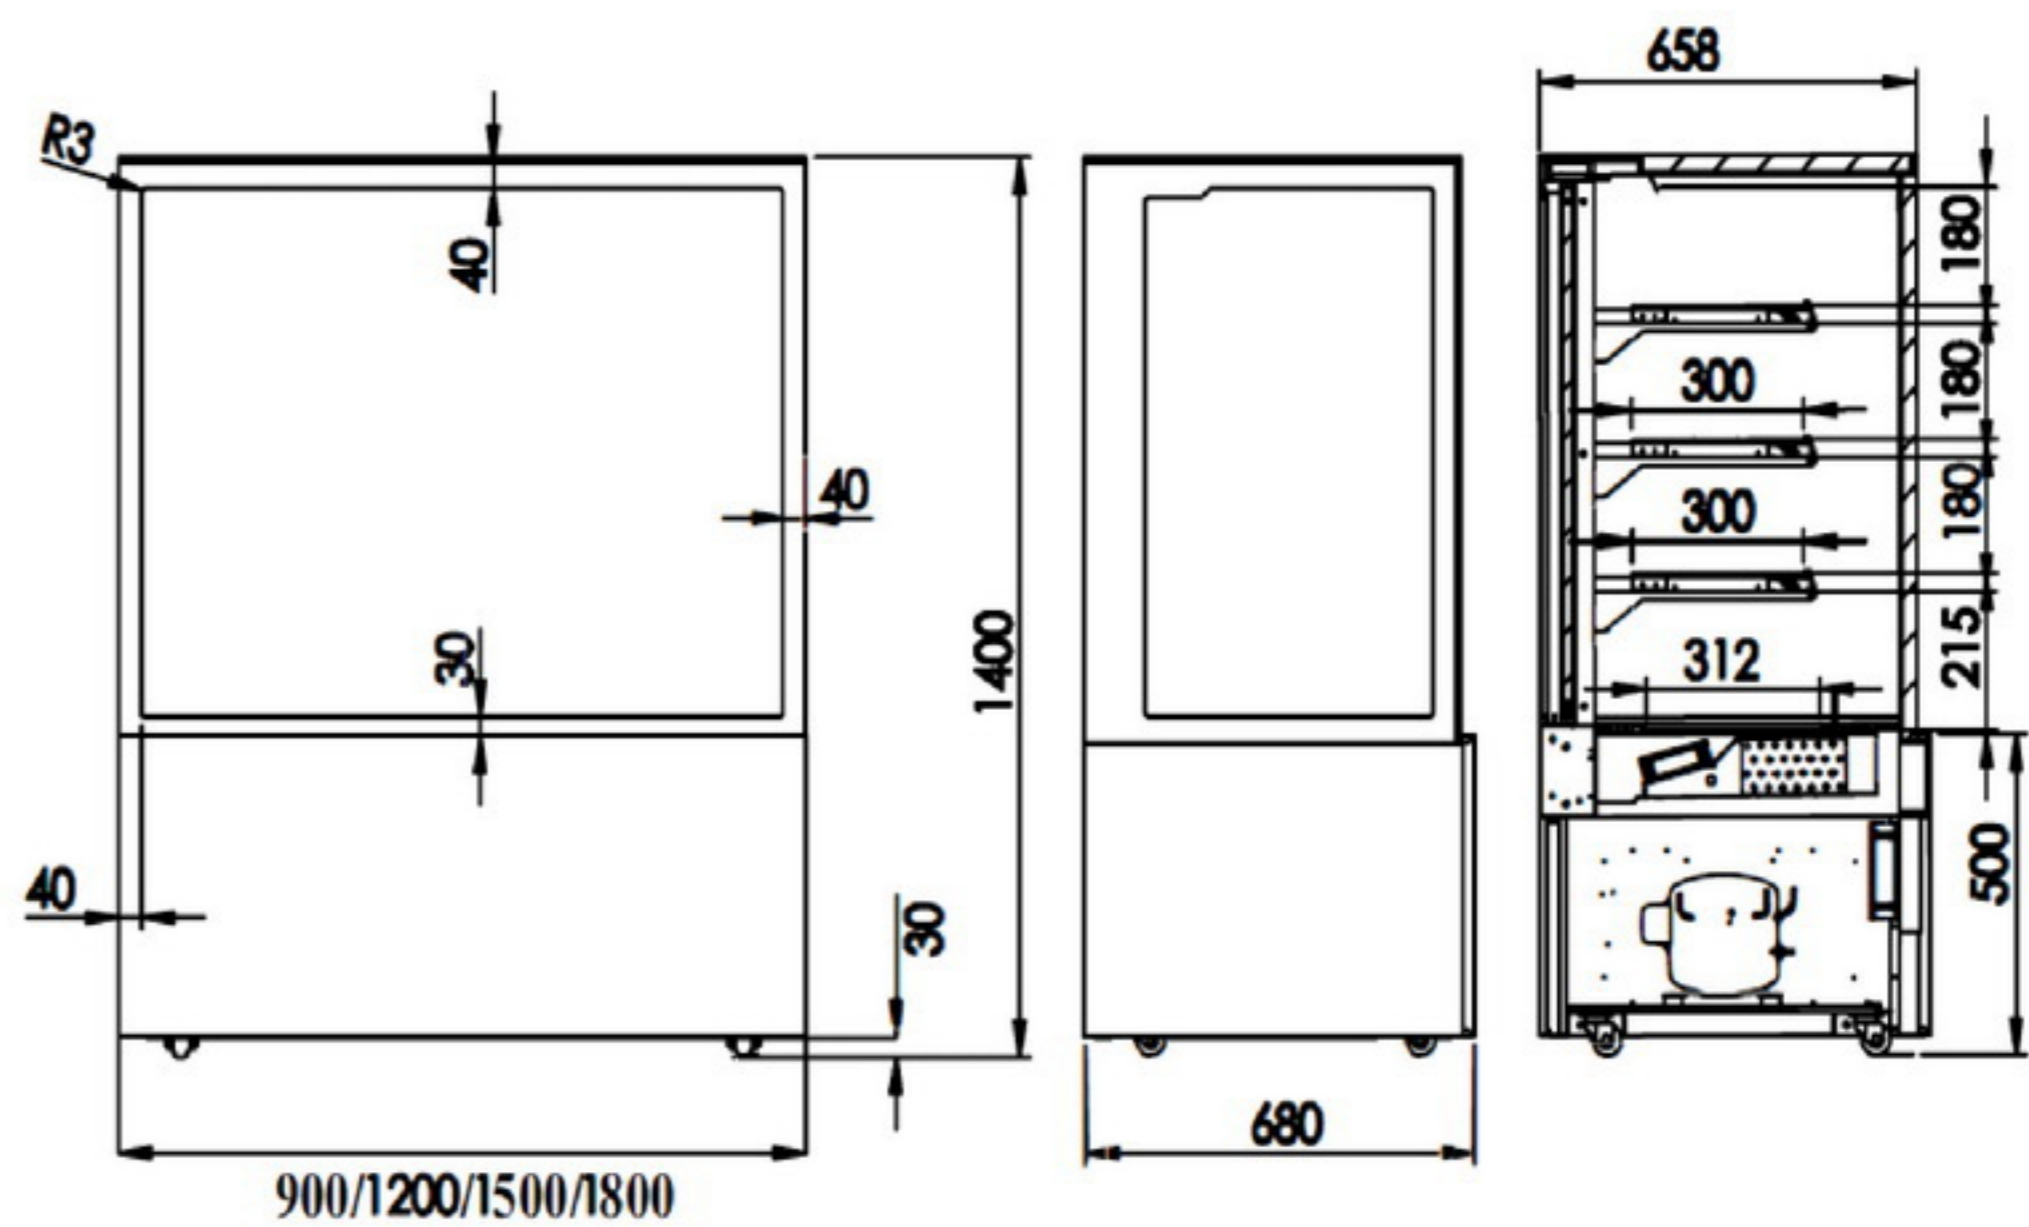

Rectangular Cake Showcase (Black)

Kabinet display cake panel dengan warna panel stainless steel hitam tampil elegan sesuai trend kebutuhan masa kini. Cocok untuk display produk cake, black forest, puding, coklat, pie buah, dll.

Temp. +2~+8°C

MSR750V

Features

- Digital controller
- Double insulated super white tempered glass (without heater)
- LED Light
- Sliding door (rear)
- Ajustable shelves
- Independent compressor deck, drawer type electrical board easy for maintenance
- Anti condensation air blow system

TYPE	DIMENSION (cm)			VOLUME (L)	WATT (220V/1P)	SHELF (pcs)	REFRIG.	WEIGHT (kg)	
	L	W	H					Nett	Gross
MSR730V	90	68	140	350	487		R290	165	195
MSR740V	120	68	140	480	668	3	R290	200	230
MSR750V	150	68	140	605	862		R290	240	270
MSR760V	180	68	140	750	1150		R290	280	310