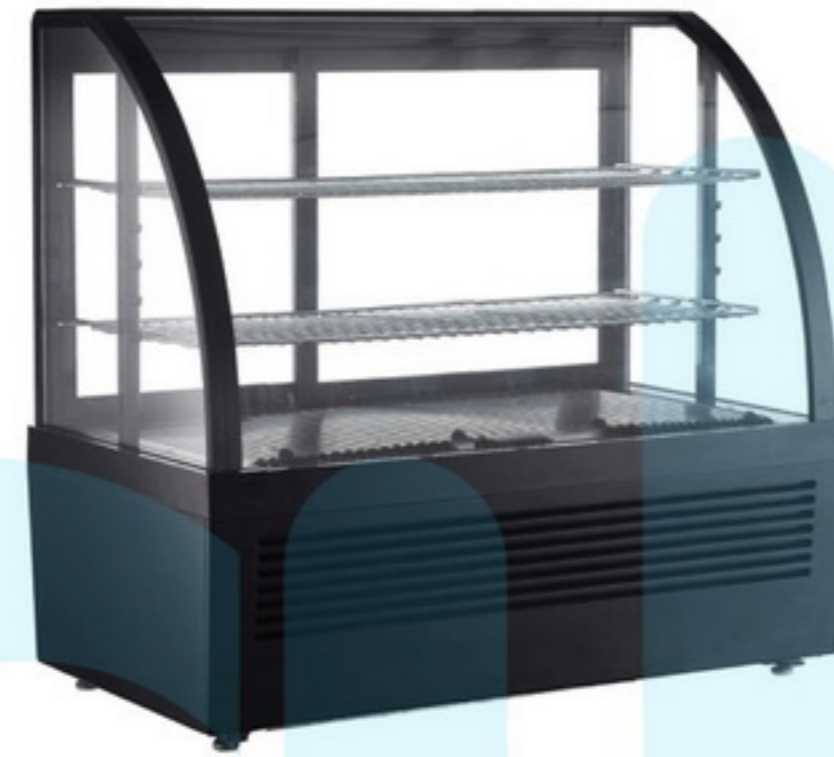

Counter Top Cake Showcase

www.balicoolers.com

RTW-129L

Features

- LED light
- Digital thermostat
- Sliding back door
- Anti condensation air blow system
- Double tempered glass

RTW-100L-3

Features

- LED light
- Digital thermostat
- Adjustable chrome plated shelves
- 4 sides double glass
- Sliding back doors
- Maintenance free condenser
- Fan cooling system
- Automatic defrost