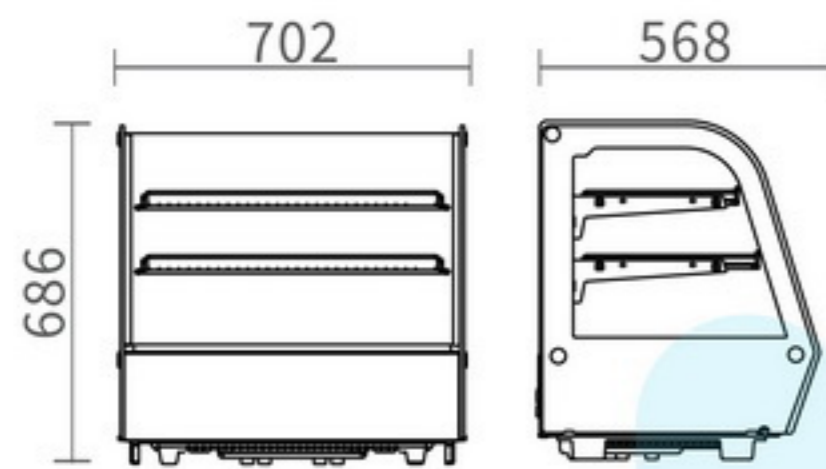

RTW-120L-4