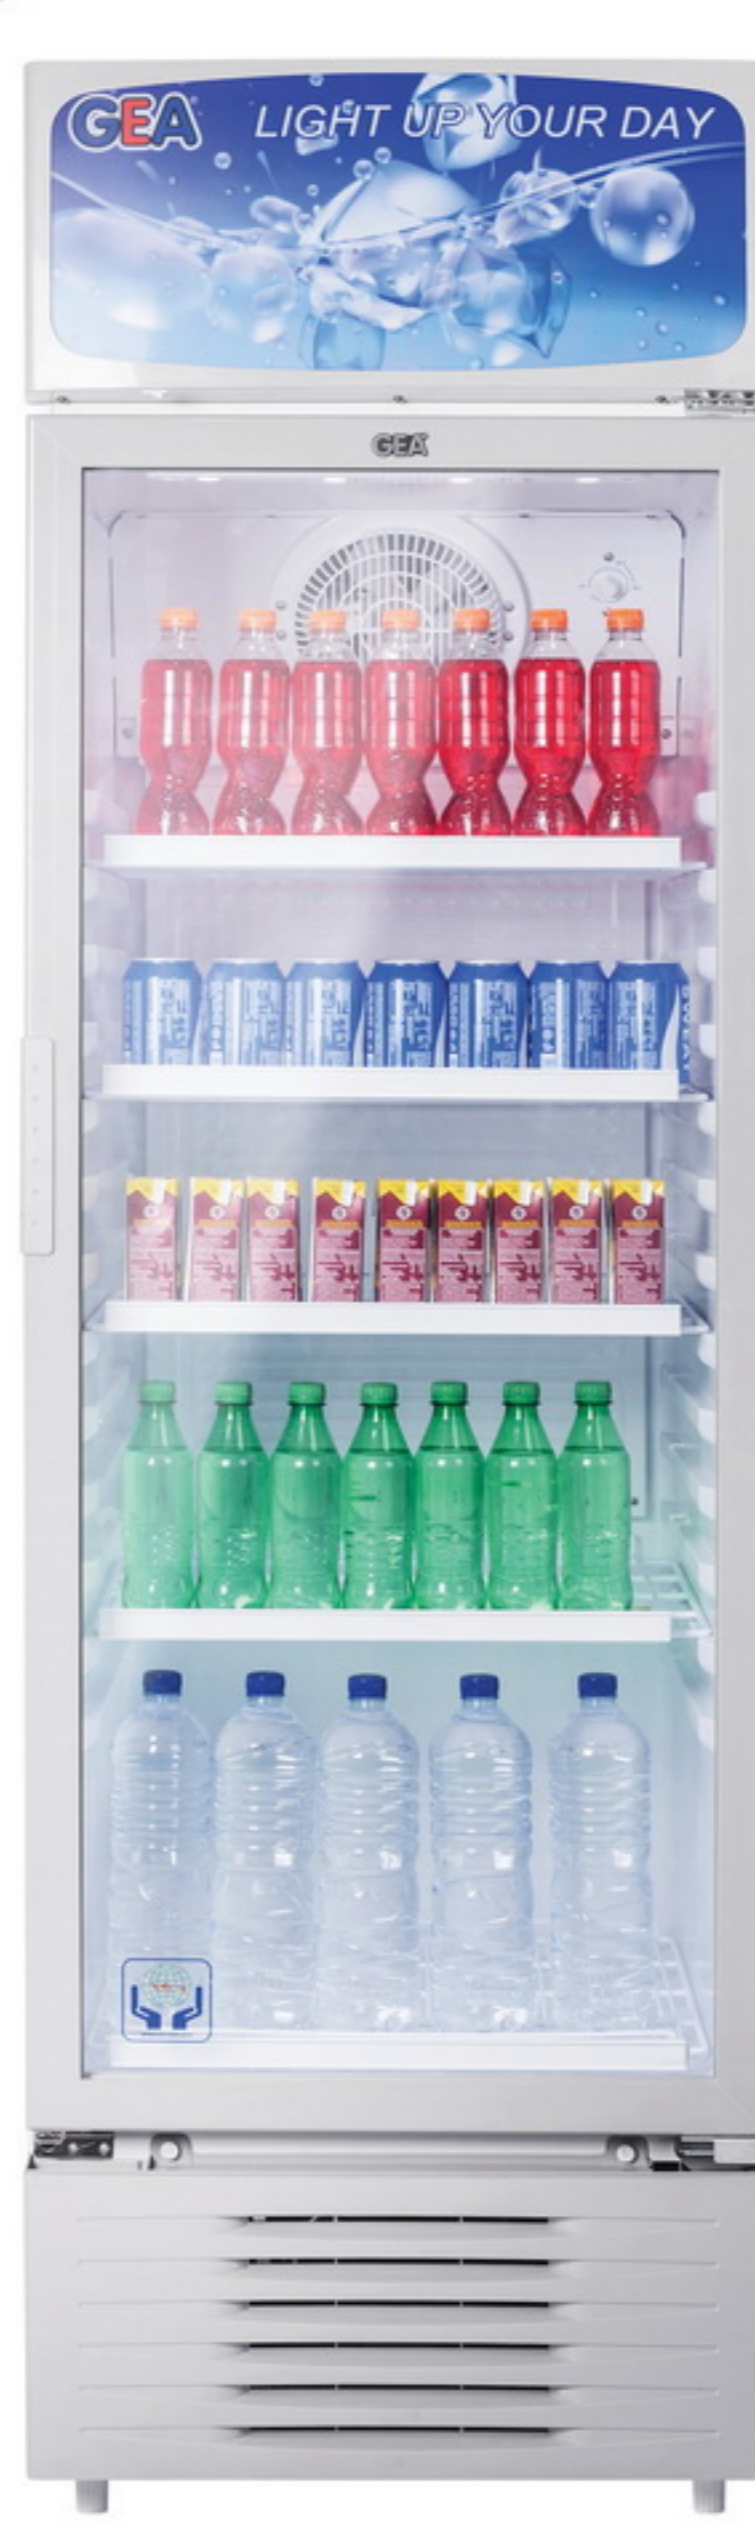

Display Cooler

www.balicoolers.com

+2 ~ +8°C

Kabinet pendingin 'heavy duty' sangat efisien untuk menyimpan aneka minuman kaleng (soft drink), minuman kemasan dan buah-buahan. Dilengkapi lampu interior LED agar produk terlihat jelas dan menarik. Thermostat analog agar mudah mengatur suhu yang diinginkan. Cocok untuk Hotel, Rumah Sakit, Kedai/Kantin, Rumah Tangga, dll.

Features

- 2 Layers Tempered Glass
- Lighted Canopy
- LED spot light
- Light switch
- Big fan cooling system
- Roll bond evaporator (EXPO-350P), Fin evap (EXPO-410P)
- Analogue thermostat
- Castor, lock, handle door, water tray
- Adjustable shelf + price tag

Features

- 2 Layers Tempered Glass
- Lighted Canopy
- Fan cooling system
- Analogue thermostat
- LED spot light

Features

- 2 Layers Tempered Glass
- No Frost Premium
- Fan Compressor
- Interior Light LED
- Key Lock

EXPO-382P

TYPE	DIMENSION (cm)			VOL (l)	WATT (220V/1P)	REFRIG	SHELF (pcs)	WEIGHT (kg) Nett | Gross
	L	W	H					
EXPO-350P	64	60	197,7	350	300	R290	4	62 / 66
EXPO-410P	66	70	213,5	428	270	R290	5	76 / 82
EXPO-382P	60	65	210,6	382	220	R600a	5	83 / 90
EXPO-480WG	65,9	71,5	212,1	437	560	R290	7	94 / 104