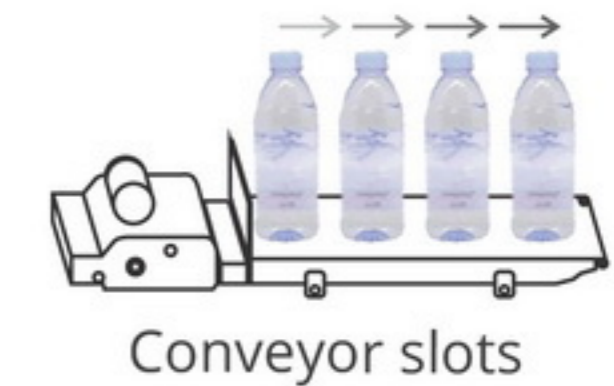

Vending Machine

Mesin jual otomatis yang dapat mengeluarkan produk seperti makanan ringan, soft drink, air minum dalam kemasan, dll. mengeluarkan produk yang kita inginkan setelah kita membayarnya melalui kemudahan sistem pembayaran elektronik (e-payment). Terintegrasi dengan OS Android untuk daya dukung mobile phone. Dilengkapi tombol layar sentuh (touch screen) demi kenyamanan dalam bertransaksi Anda. Cocok untuk media promosi *branding image* di pusat keramaian, seperti : Stasiun Kereta, Airport, Terminal, Mall, Supermarket, Hotel, Apartemen, dll.

CONVEYOR SYSTEM

Features

- Conveyor slots
- 21.5 Inch Touch Screen
- With 4G and Wifi
- Android system
- Aluminium pricing slot
- Payment QRIS, berlaku untuk semua e-payment: Gopay, ShopeePay, Dana, Ovo, BCAMobileBanking, LinkAja, semua aplikasi Mobile Banking dengan fasilitas QRIS
- LED light

DIMENSION (L x W x H) (cm)	126,9 x 79,5 x 194
CAPACITY (bottles)	200
TEMP (°C)	+4 ~ +8°C
WATT (220V/1P/50Hz)	510 W
REFRIGERANT	R 134 a
SHELF (pcs)	5
WEIGHT (kg)	340

Biaya sewa Cloud Server tahun ke-2 dan seterusnya

Note:
1 rak = 8 slot, 1 slot = 5 btl (330ml)
Lebar @slot = 10 cm
Tinggi rak 1,2,3,4 = 20,5 cm
Tinggi rak 5 = 28 cm

SPIRAL SYSTEM

Features

- Spiral slots
- 10.1 Inch Touch Screen
- With 4G and Wifi
- Aluminium pricing slot
- Android system
- Payment QRIS, berlaku untuk semua e-payment: Gopay, ShopeePay, Dana, Ovo, BCAMobileBanking, LinkAja, semua aplikasi Mobile Banking dengan fasilitas QRIS

DIMENSION (L x W x H) (cm)	118 x 85 x 194
CAPACITY (bottles)	300
TEMP (°C)	+4 ~ +8°C
WATT (220V/1P/50Hz)	520 W
REFRIGERANT	R 134 a
SHELF (pcs)	6
WEIGHT (kg)	310

Biaya sewa Cloud Server tahun ke-2 dan seterusnya