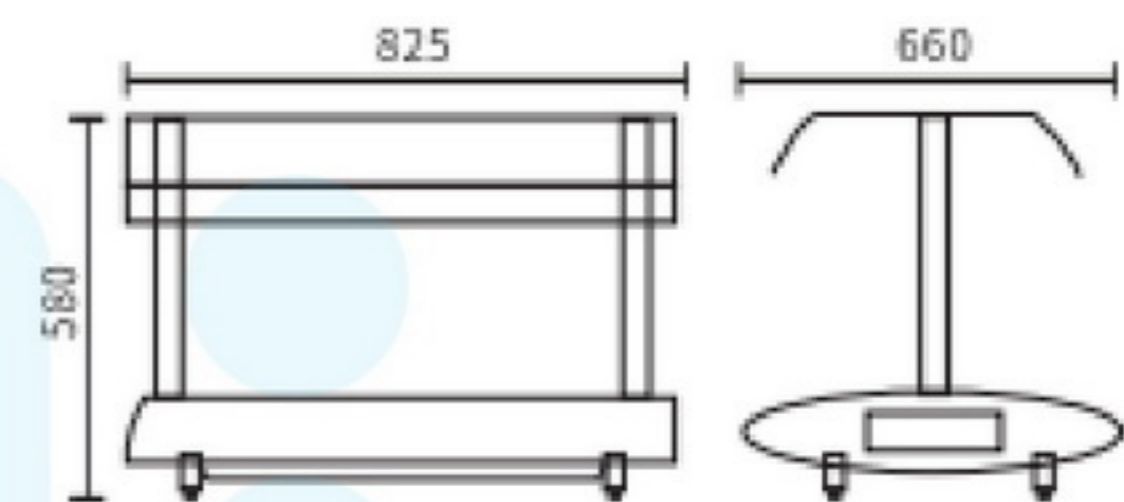

Features

- Stainless steel body S/S 304 & 201
- Bowl Ø 100, Ø 150, Ø 200, Ø 250

Seri RCH

TYPE	DIMENSION			DESCRIPTION
	L	W	H (cm)	
RCH-310	36,3	10	15	3 balls Ø10 cm
RCH-315	53	15	22	3 balls Ø15 cm
RCH-320	69,5	20	27	3 balls Ø20 cm
RCH-325	86	25	32	3 balls Ø25 cm

Features

- Stainless steel 3 heads heating lamp, 3 poles with black stone base cutting board
- Rose gold finished
- Lamp switch

TYPE	DIMENSION (cm)			WATT (220V/1P/50Hz)	WEIGHT (Kg)
	L	W	H		
B10063	75	60	73	500	20,6 / 22,6
B10059-1	110	60	94	750	33 / 36

TYPE	DIMENSION (cm)			WATT (220V/1P/50Hz)	WEIGHT NW/GW (Kg)
	L	W	H		
LT-01	82,5	66	58	800	27 / 30