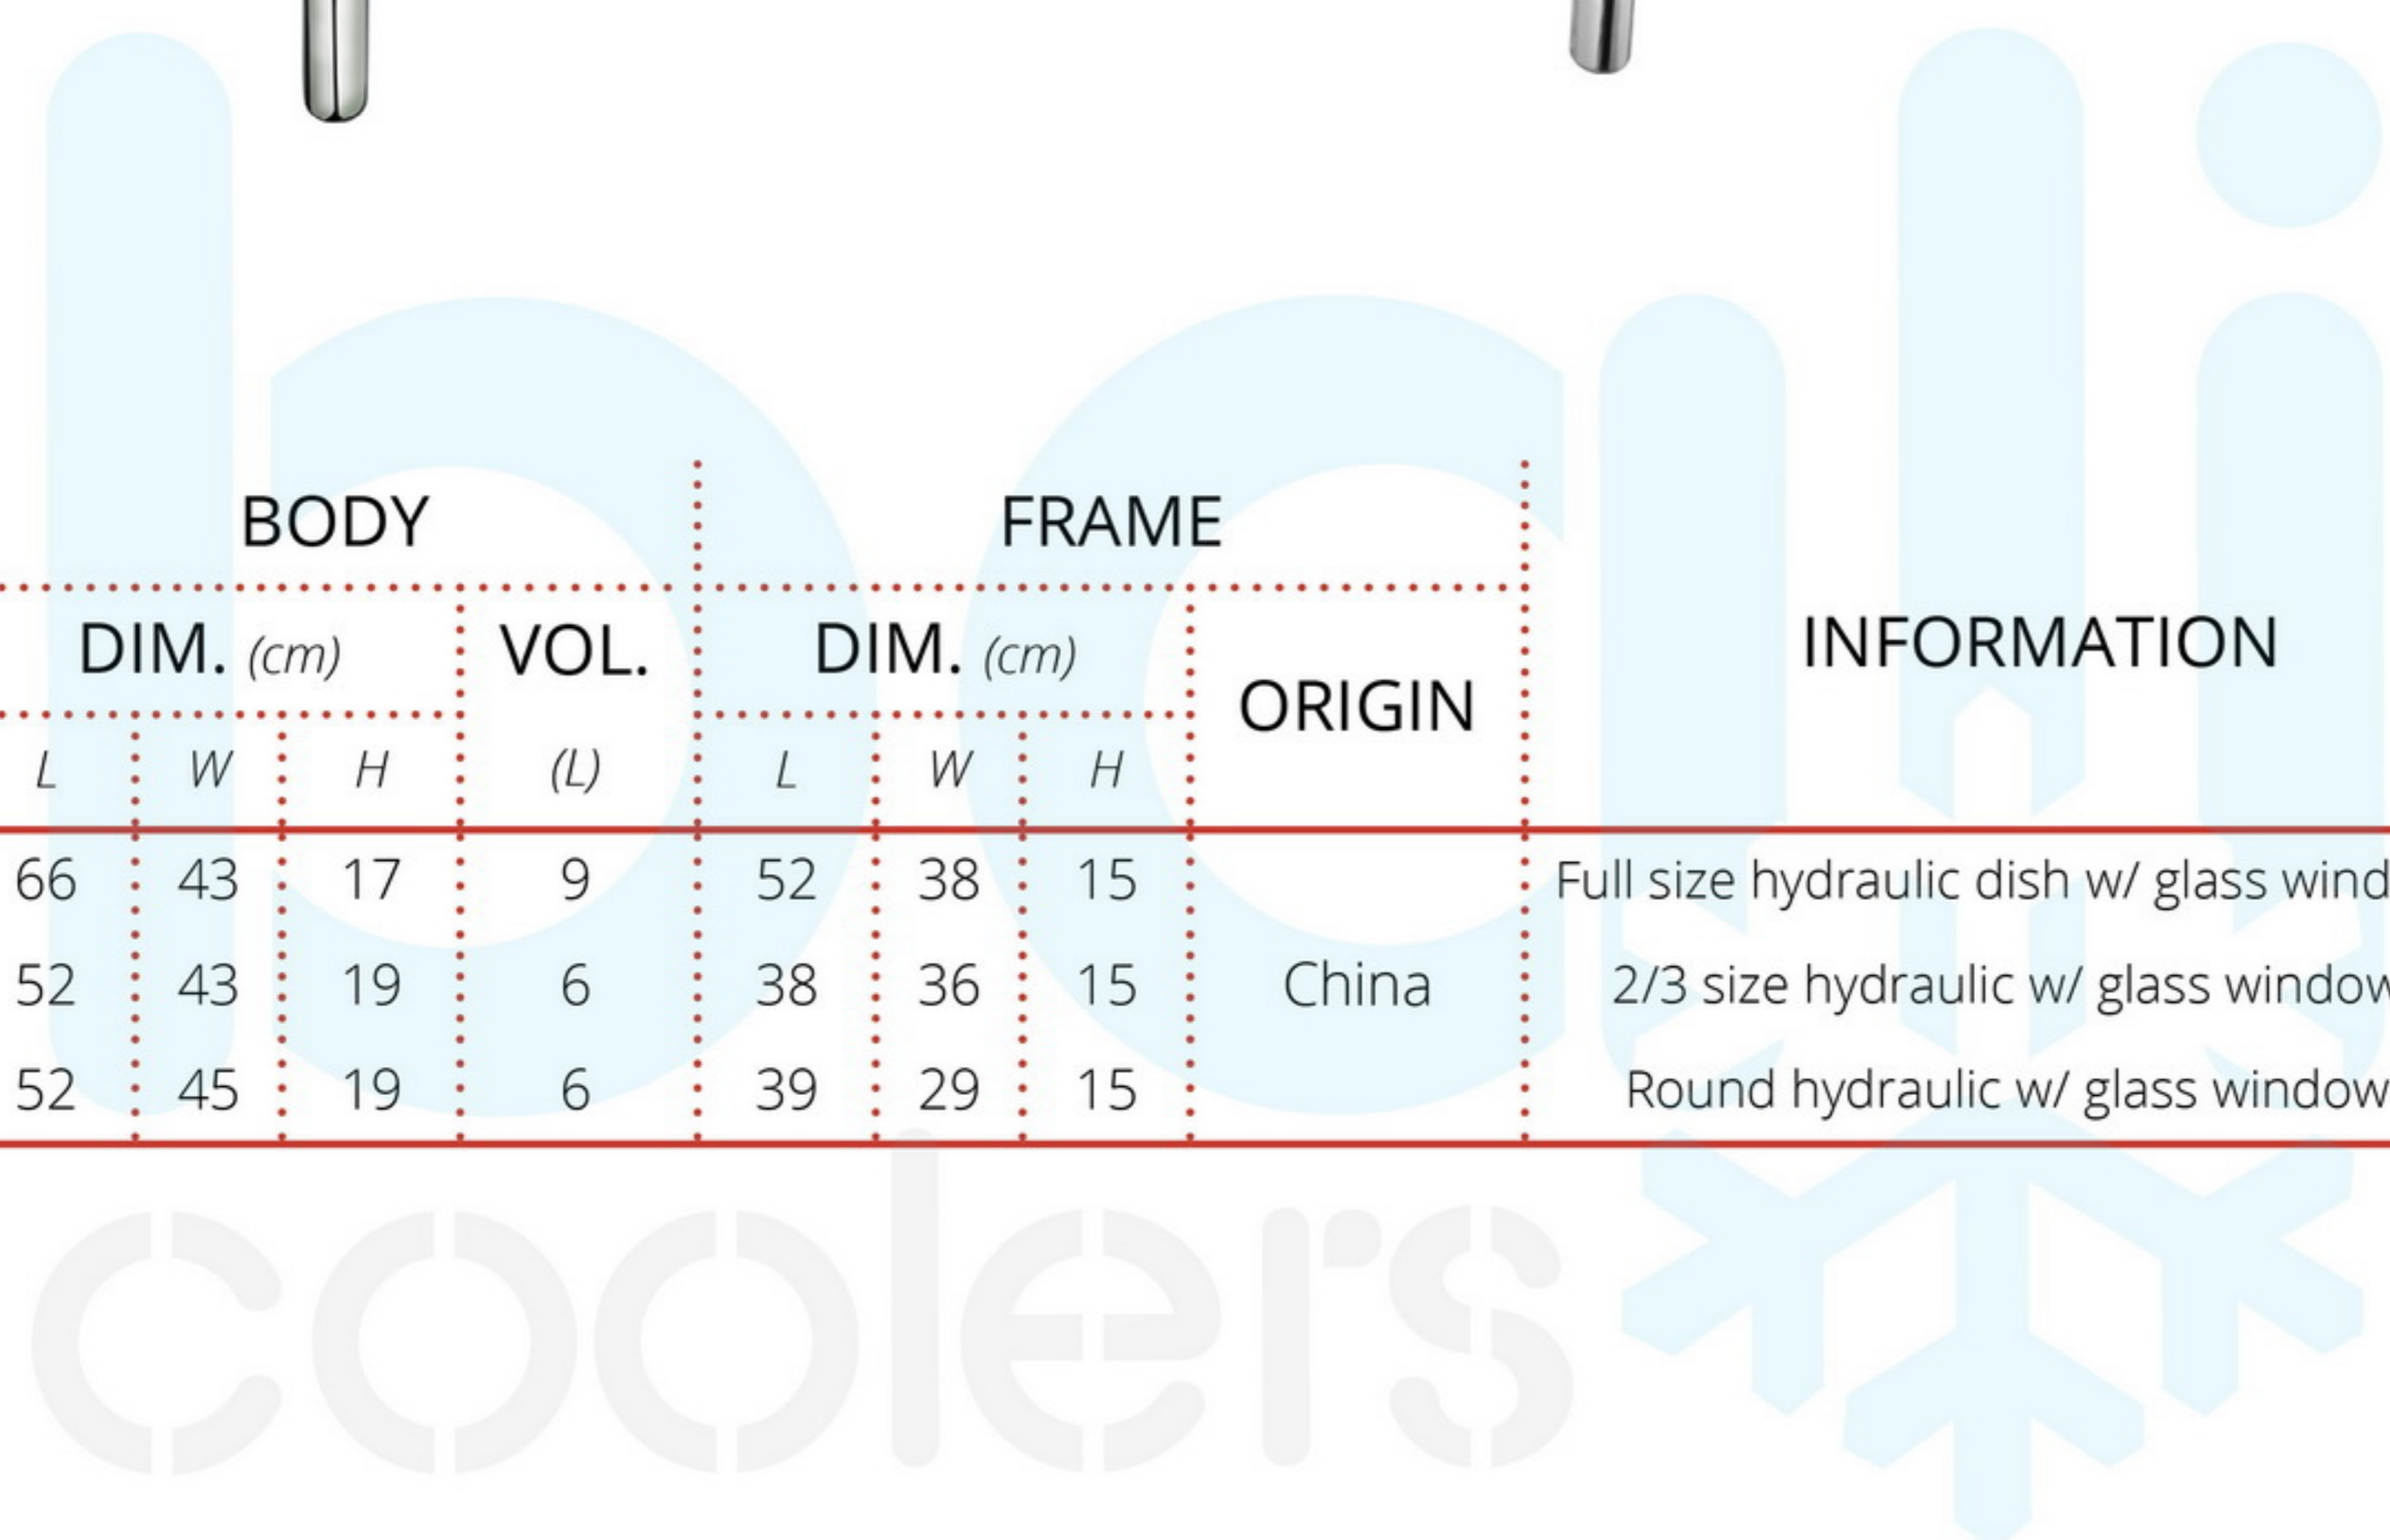

TYPE	BODY				FRAME			ORIGIN	INFORMATION
	DIM. (cm)			VOL. (L)	DIM. (cm)				
	L	W	H		L	W	H		
F1016-B	66	43	17	9	52	38	15	China	Full size hydraulic dish w/ glass window lid
F1017-B	52	43	19	6	38	36	15		2/3 size hydraulic w/ glass window lid
F1018-B	52	45	19	6	39	29	15		Round hydraulic w/ glass window lid