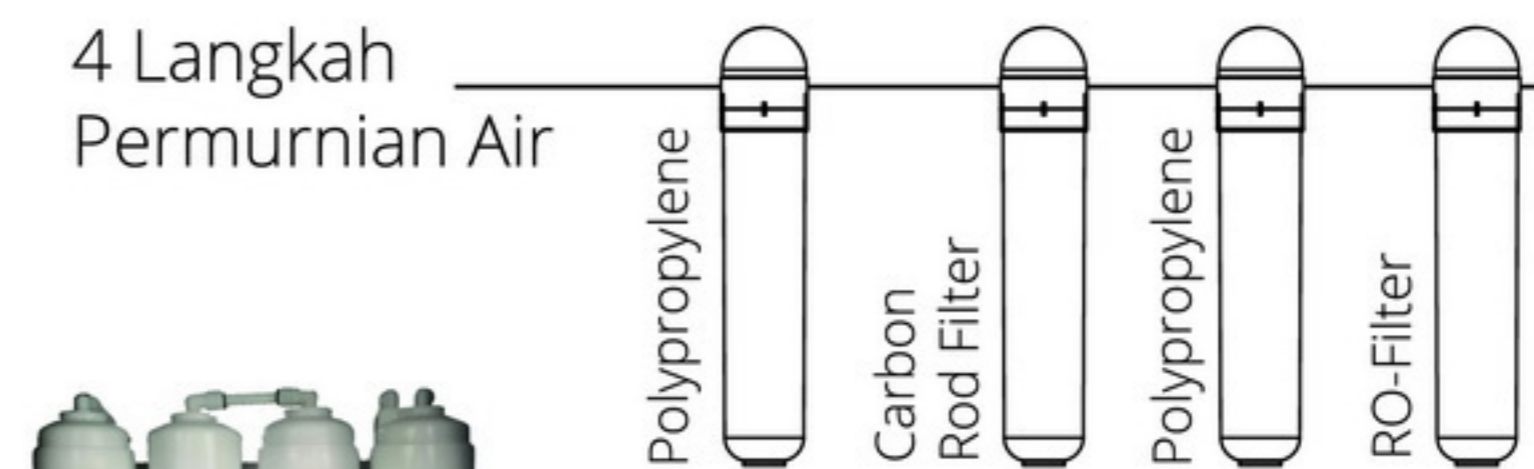

Features

- Food grade
- Children safety lock
- High quality pump for water circulation
- Elegant design with black stainless steel case
- 4 steps water purification
- Easy-to-install water filter
- Recommended water source : tap water

4 Langkah Pemurnian Air → Air Siap