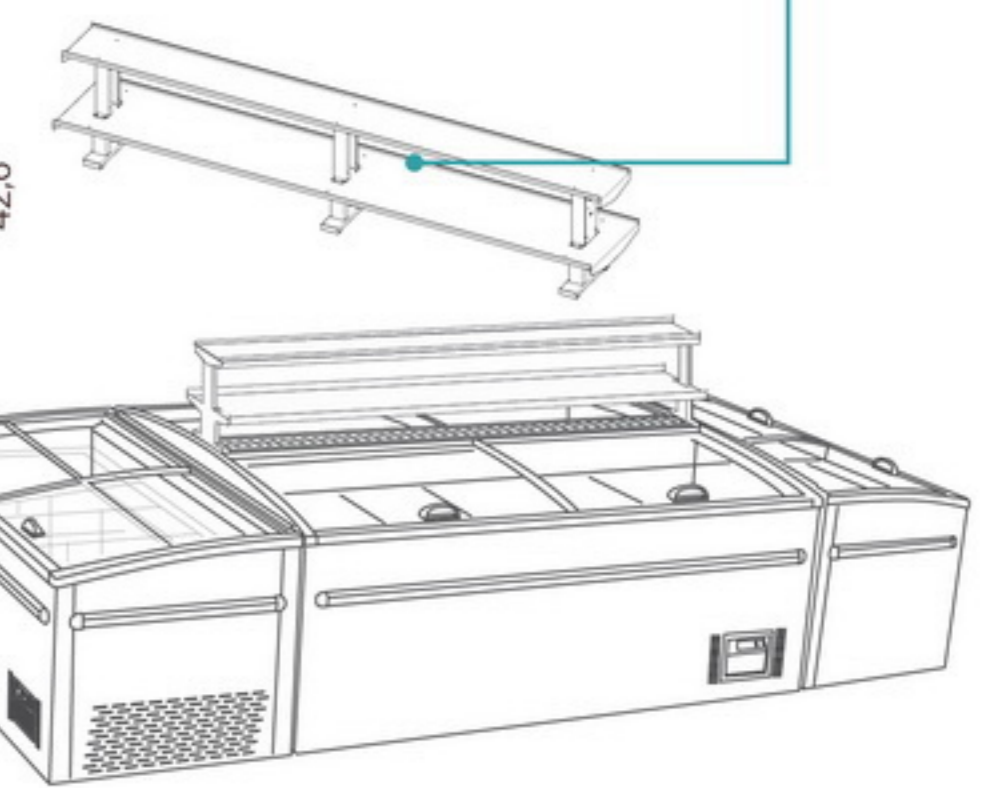

SUPER STRUCTURE with LED LIGHT
P : 2100 MM
P : 2500 MM

Features

- Static cooling system
- LED lighting
- Alum. roll bond evaporator
- Copper wire condenser
- Digital thermostat
- Compressor "Secop"
- Sliding door
- Bumper
- Power switch

TYPE	DIMENSION (cm)			VOL. (L)	POWER (220V/1P/50Hz)	TEMP. °C	REFR.	SHELF/ PARTITION	WEIGHT (kg)
	L	W	H						
VANDA-185IC	185	85	87	630	450	-18 ~ -22		3 pcs	100,5/121
VANDA-210IC	210	85	87	850	550	-18 ~ -22	R290	4 pcs	113/137
VANDA-250IC	250	85	87	1040	600	-18 ~ -22		5 pcs	120,5/146,5