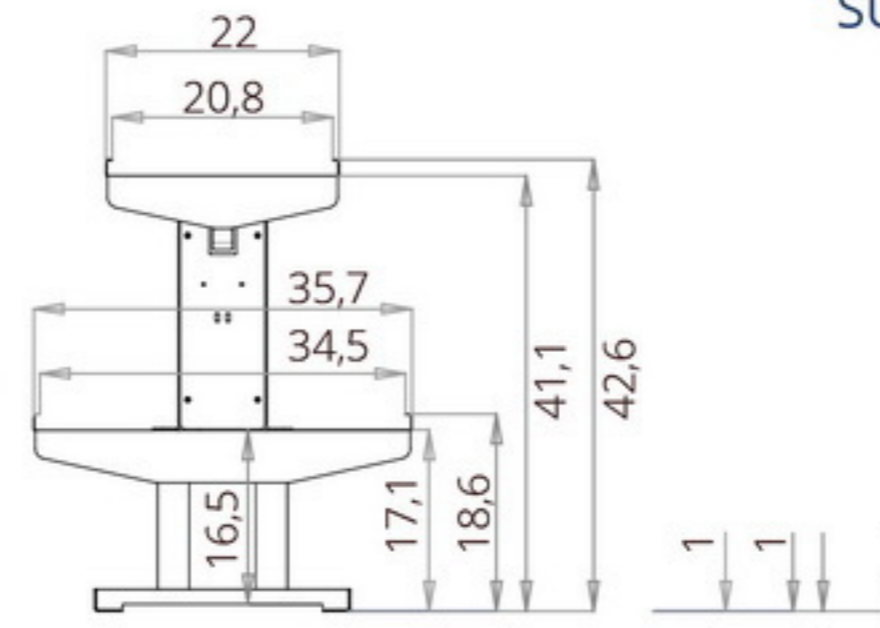

SUPER STRUCTURE with LED LIGHT
P : 2100 MM
P : 2500 MM