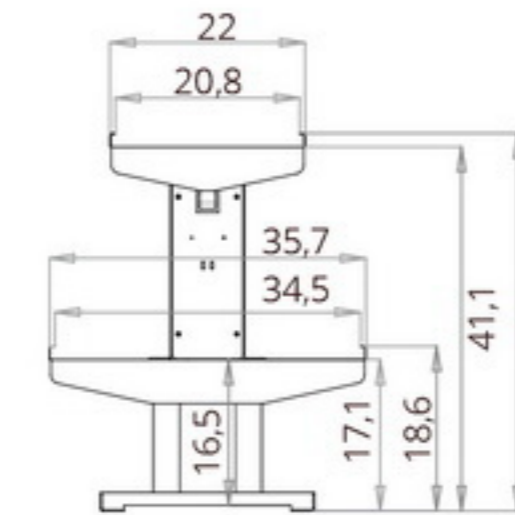

SUPER STRUCTURE with LED LIGHT
P : 2100 MM
P : 2500 MM

Features

- Static cooling system
- LED lighting
- Alum. roll bond evaporator
- Copper wire condenser
- Digital thermostat
- Compressor "Secop"
- Sliding door
- Bumper
- Power switch

TYPE	DIMENSION (cm)			VOL. (L)	POWER (220V/1P/50Hz)	TEMP. °C	REFR.	SHELF/ PARTITION	WEIGHT (kg)
	L	W	H						
VANDA-185IC	185	85	87	630	450	-18 ~ -22		3 pcs	100,5/121
VANDA-210IC	210	85	87	850	550	-18 ~ -22	R290	4 pcs	113/137
VANDA-250IC	250	85	87	1040	600	-18 ~ -22		5 pcs	120,5/146,5