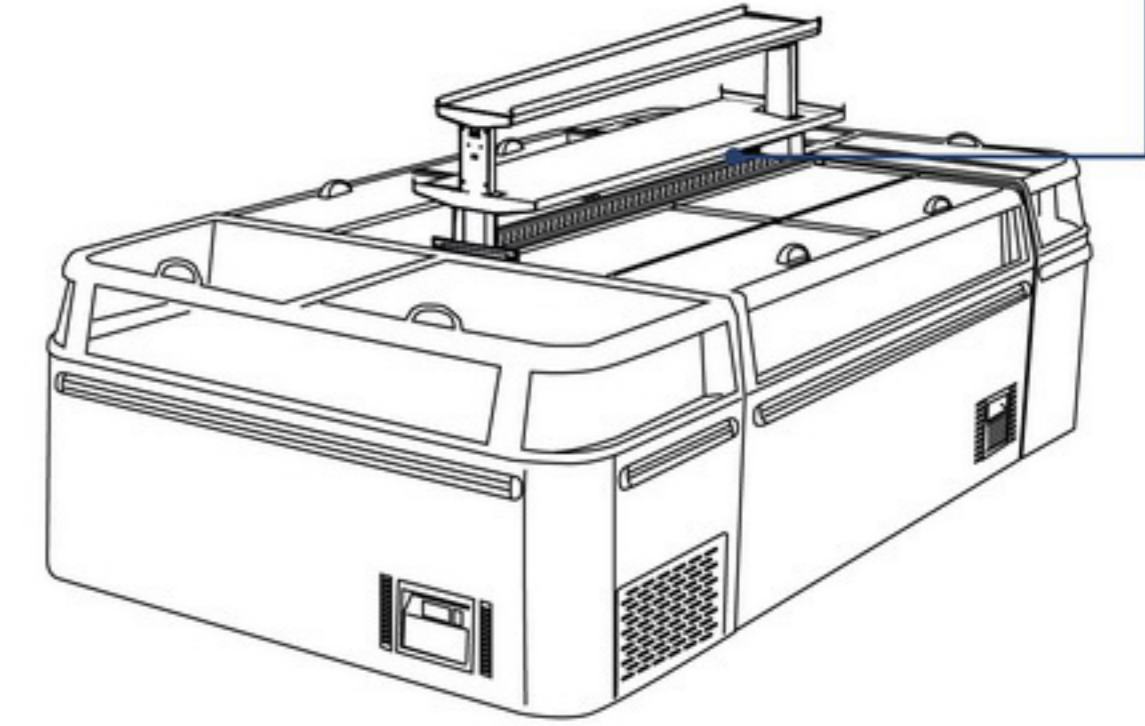

Glass Door Island Freezer

Head

LYCASTE

Body

SUPER STRUCTURE with LED LIGHT
P : 2100 MM
P : 2500 MM

TOP VENTILATION COVER

Features

- Digital thermostat
- Low-E tempered glass
- Sliding door
- LED lighting
- Automatic defrost
- Static cooling
- Alumi. roll bond evap
- Frame: grey
- Price tag
- Adjustable feet
- Refrigerant: R290